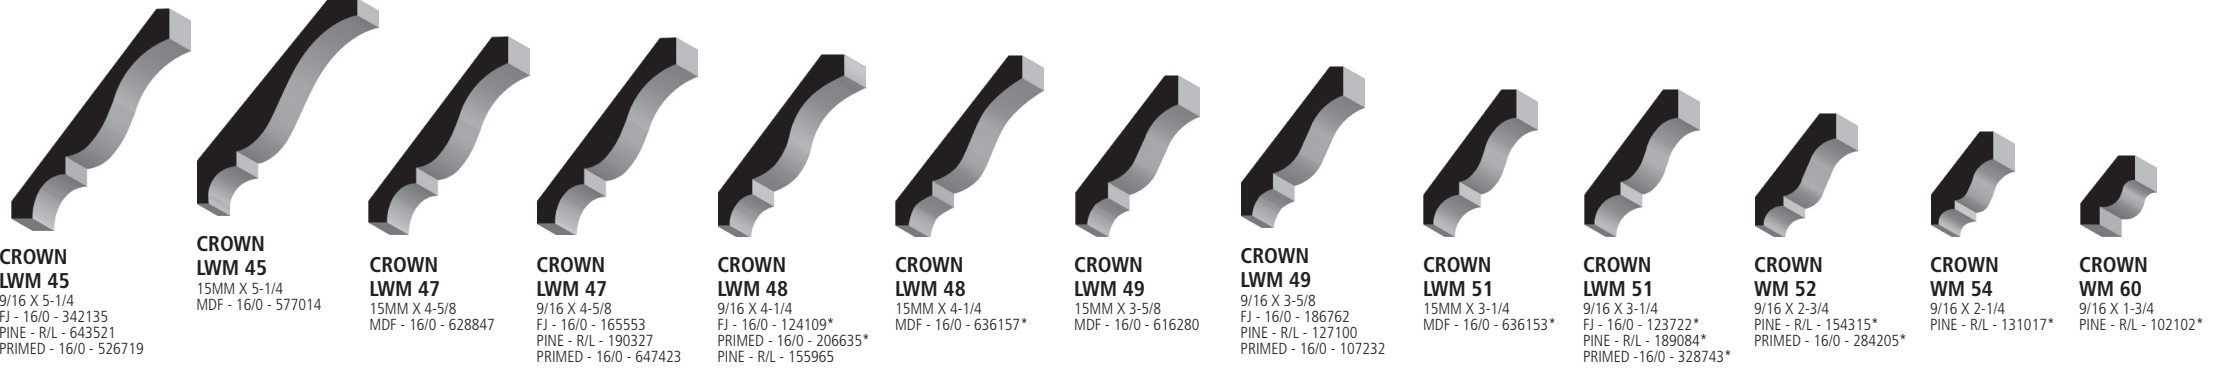

## Crown

<b>CROWN LWM 45</b> 9/16 X 5-1/4 FJ - 16/0 - 342135 PINE - R/L - 643521 PRIMED - 16/0 - 526719	<b>CROWN LWM 45</b> 15MM X 5-1/4 MDF - 16/0 - 577014	<b>CROWN LWM 47</b> 15MM X 4-5/8 MDF - 16/0 - 628847	<b>CROWN LWM 47</b> 9/16 X 4-5/8 FJ - 16/0 - 165553 PINE - R/L - 190327 PRIMED - 16/0 - 647423	<b>CROWN LWM 48</b> 9/16 X 4-1/4 FJ - 16/0 - 124109* PRIMED - 16/0 - 206635* PINE - R/L - 155965	<b>CROWN LWM 48</b> 15MM X 4-1/4 MDF - 16/0 - 636157*	<b>CROWN LWM 49</b> 15MM X 3-5/8 MDF - 16/0 - 616280	<b>CROWN LWM 49</b> 9/16 X 3-5/8 FJ - 16/0 - 186762 PINE - R/L - 127100 PRIMED - 16/0 - 107232	<b>CROWN LWM 51</b> 15MM X 3-1/4 MDF - 16/0 - 636153*	<b>CROWN LWM 51</b> 9/16 X 3-1/4 FJ - 16/0 - 123722* PINE - R/L - 189084* PRIMED - 16/0 - 328743*	<b>CROWN WM 52</b> 9/16 X 2-3/4 PINE - R/L - 154315* PRIMED - 16/0 - 284205*	<b>CROWN WM 54</b> 9/16 X 2-1/4 PINE - R/L - 131017*	<b>CROWN WM 60</b> 9/16 X 1-3/4 PINE - R/L - 102102*
--	--	--	--	--	---	--	--	---	---	---	--	--

## Crown Corner

<b>INSIDE CROWN CORNER</b> 3-5/8 PINE - 146834 5-1/4 PINE - 146953	<b>OUTSIDE CROWN CORNER BLOCK</b> 3-5/8 PINE - 146982 5-1/4 PINE - 147042
--	---